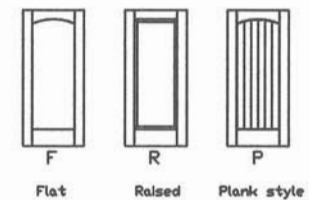

WOODMAX DOOR TYPES

www.woodmax.net

PANEL DOOR STYLES

GLASS DOOR STYLES

CUSTOM
DOOR STYLES
ARE WELCOME

DOOR TOP SHAPES

PANEL TYPES

DOOR NAMING CONVENTION:

303G-R-F = Door Style 303G with Round Top Shape & Flat Panels

- Panel Type
- Door Top Shape
- Door Style

NOTE: Not all types and shapes may be compatible

111 Pomeroy Avenue | Paynesville, MN 56362
P: (320) 243-4942 | E: sales@woodmax.net