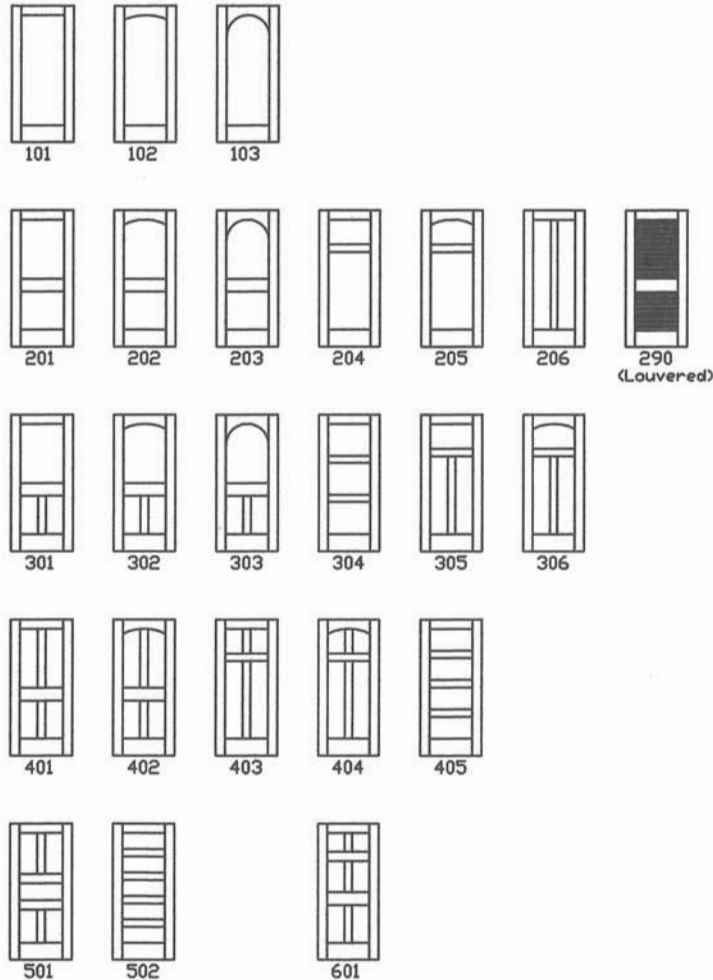

WOODMAX DOOR TYPES

www.woodmax.net

PANEL DOOR STYLES

GLASS DOOR STYLES

CUSTOM
DOOR STYLES
ARE WELCOME

DOOR TOP SHAPES

PANEL TYPES

DOOR NAMING CONVENTION:

303G-R-F = Door Style 303G with Round Top Shape & Flat Panels

- Panel Type
- Door Top Shape
- Door Style

NOTE: Not all types and shapes may be compatible

111 Pomeroy Avenue | Paynesville, MN 56362
P: (320) 243-4942 | E: sales@woodmax.net