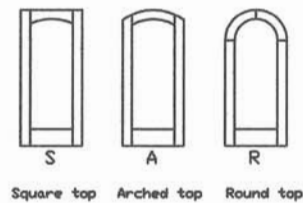

WOODMAX DOOR TYPES

www.woodmax.net

PANEL DOOR STYLES

GLASS DOOR STYLES

CUSTOM
DOOR STYLES
ARE WELCOME

DOOR TOP SHAPES

PANEL TYPES

DOOR NAMING CONVENTION:

303G-R-F = Door Style 303G with Round Top Shape & Flat Panels

- Panel Type
- Door Top Shape
- Door Style

NOTE: Not all types and shapes may be compatible

111 Pomeroy Avenue | Paynesville, MN 56362
P: (320) 243-4942 | E: sales@woodmax.net